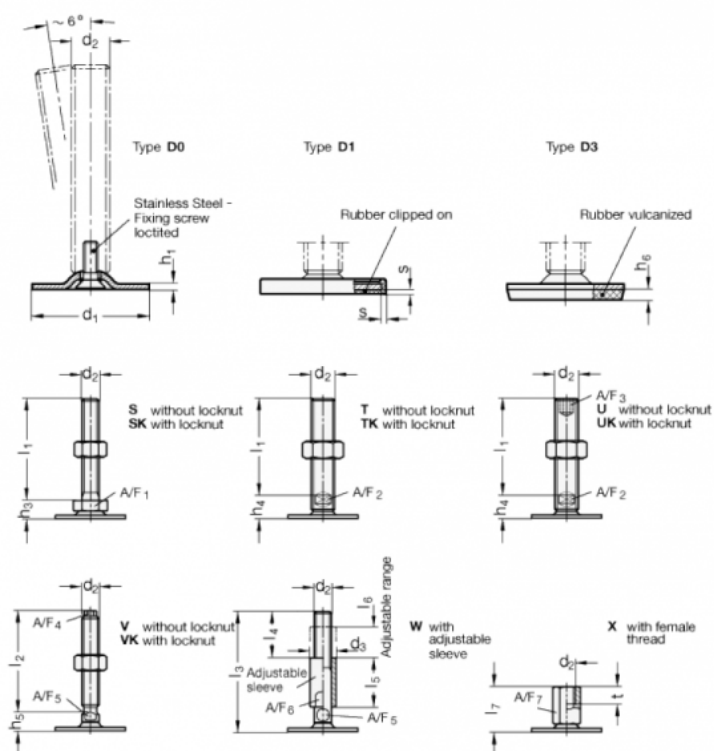

Article number: 204180M16100D3TK  
 Description: E+G levelling foot  
 GN 41-80-M16-100-D3-TK  
 Note: TK With nut, Wrench flat at the bottom

## Measures

- A/F2 = 12
- d1 = 80
- d2 = M16
- h1 = 3
- h4 = 18
- h6 = 5
- l1 = 100
- s =